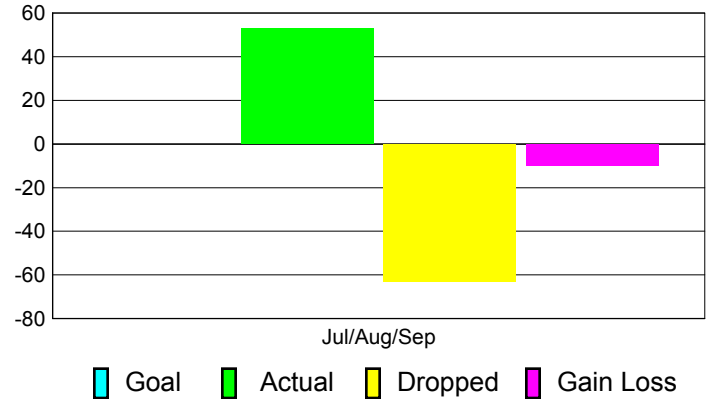

Membership Results 2012-2013

Goal, New, Dropped, Gain/Loss