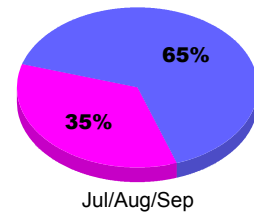

**Membership Results
2012-2013**

**Membership
2011-2012**

Month	Net Memb Goal	Actual New Memb	Actual Dropped Memb	Gain/Loss of Memb	Gain/Loss of Memb
Jul/Aug/Sep	0	53	-63	-10	-23
Totals	0	53	-63	-10	-23

Membership Results 2012-2013

Goal, New, Dropped, Gain/Loss

Comparison of Membership Gain/Loss

Current Year Compared to the Previous Year

Gender Comparison 2012-2013

Male Female